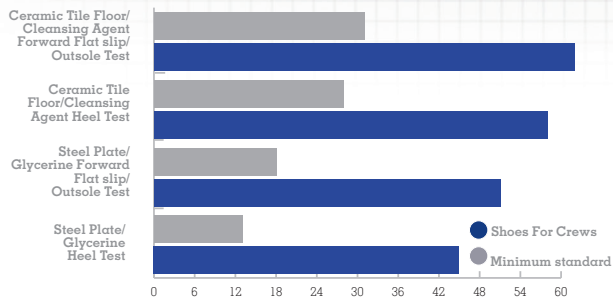

SFC GREATLY EXCEEDS INDUSTRY STANDARDS

CATER II - DATA GUIDE	
Certification:	EN ISO 20347:2012 (OB E SRC)
Upper Material:	Leather
Lining Material:	Polyester
Midssole Material:	Rubber
Outsole Material:	Rubber
Safety Toe Cap:	N/A
COO:	China