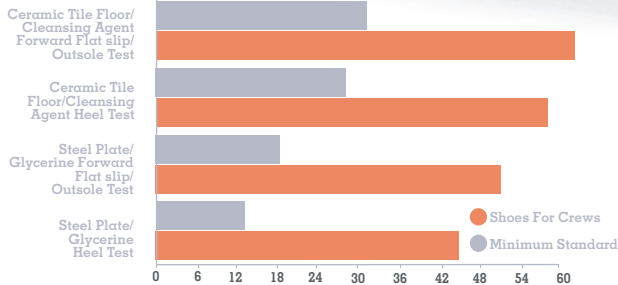

SFC GREATLY EXCEEDS INDUSTRY STANDARDS

EVERLIGHT - DATA GUIDE	
Certification:	N/A
Upper Material:	Synthetic Knitted Material
Lining Material:	N/A
Midsole Material:	EVA infused
Outsole Material:	Rubber + EVA
Safety Toe Cap:	N/A
COO:	China