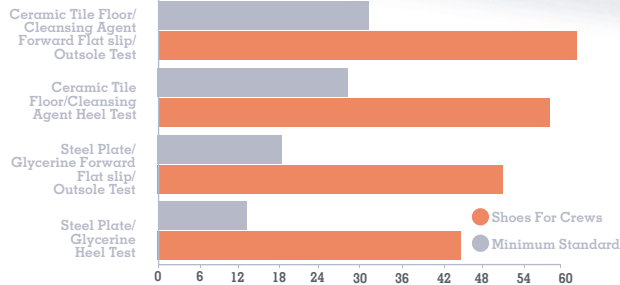

SFC GREATLY EXCEEDS INDUSTRY STANDARDS

EVERLIGHT - DATA GUIDE

Certification:	N/A
Upper Material:	Synthetic Knitted Material
Lining Material:	N/A
Midsole Material:	EVA infused
Outsole Material:	Rubber + EVA
Safety Toe Cap:	N/A
COO:	China