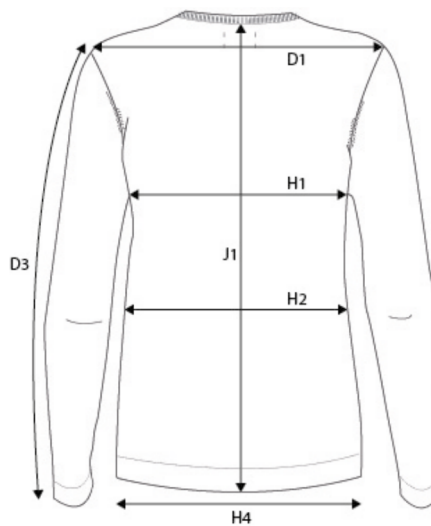

SIZE AND FIT: BRIGHTON

BRIGHTON Mens

Base size: M / Measurement (in cm)	Diagram	S	M	L	XL	XXL	3XL	4XL
CENTRE BACK TO END OF SLEEVE	D2	85	87	89	91	93	95	97
CHESTWIDTH at armhole	H1	48	51	54	57	60	63	66
WAIST	H2	46	49	52	55	58	61	64
BOTTOM WIDTH - RIB BOTTOM EDGE	H4	36	39	42	45	48	51	54
FULL LENGTH at centre back	J1	67	69	71	73	75	77	79

BRIGHTON Ladies

Base size: M / Measurement (in cm)	Diagram	XS	S	M	L	XL	XXL	3XL
SHOULDER TO SHOULDER	D1	34	35	36	37	38	39	40
SLEEVE LENGTH	D3	61,5	62,5	63,5	64,5	65,5	66,5	67,5
CHESTWIDTH at armhole	H1	42	45	48	51	54	57	61
WAIST	H2	39	42	45	48	51	55	59
BOTTOM WIDTH	H4	42	45	48	51	54	57	61
FULL LENGTH at centre back	J1	58	60	62	64	66	68	70