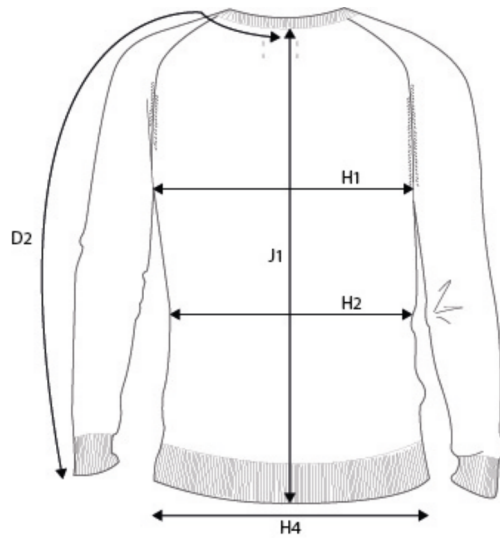

SIZE AND FIT: BRIGHTON

BRIGHTON Mens

Base size: M / Measurement (in cm)	Diagram	S	M	L	XL	XXL	3XL	4XL
CENTRE BACK TO END OF SLEEVE	D2	85	87	89	91	93	95	97
CHESTWIDTH at armhole	H1	48	51	54	57	60	63	66
WAIST	H2	46	49	52	55	58	61	64
BOTTOM WIDTH - RIB BOTTOM EDGE	H4	36	39	42	45	48	51	54
FULL LENGTH at centre back	J1	67	69	71	73	75	77	79

BRIGHTON Ladies

Base size: M / Measurement (in cm)	Diagram	XS	S	M	L	XL	XXL	3XL
SHOULDER TO SHOULDER	D1	34	35	36	37	38	39	40
SLEEVE LENGTH	D3	61,5	62,5	63,5	64,5	65,5	66,5	67,5
CHESTWIDTH at armhole	H1	42	45	48	51	54	57	61
WAIST	H2	39	42	45	48	51	55	59
BOTTOM WIDTH	H4	42	45	48	51	54	57	61
FULL LENGTH at centre back	J1	58	60	62	64	66	68	70