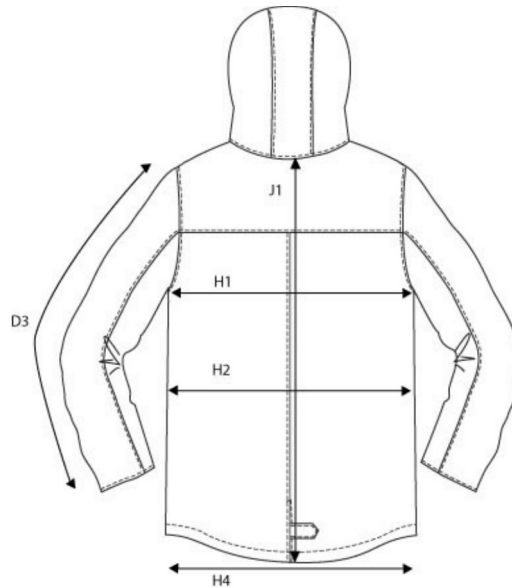

SIZE AND FIT:MAPLETON

MAPLETONMens

Base size: M / Measurement (in cm)	Diagram	S	M	L	XL	XXL	3XL	4XL
SLEEVELENGTH- from shoulderseam	D3	68	69	70	71	72	73	74
1/2 CHEST WIDTH at armhole	H1	56	59	62	65	68	71	74
1/2WAIST	H2	54	57	60	63	66	69	72
1/2BOTTOMWIDTH	H4	55	58	61	64	67	70	73
FULL LENGTH at centre back	J1	93	96	99	102	105	108	111

MAPLETONLadies

Base size: M / Measurement (in cm)	Diagram	XS	S	M	L	XL	XXL
SLEEVELENGTH- from shoulderseam	D3	62,6	63,3	64	64,7	65,4	66,1
1/2 CHEST WIDTH at armhole	H1	53	55	57	59	61	63
1/2WAIST	H2	47	49	51	53	55	57
1/2BOTTOMWIDTH	H4	56	58	60	62	64	66
FULL LENGTH at centre back	J1	87	89	91	93	95	97