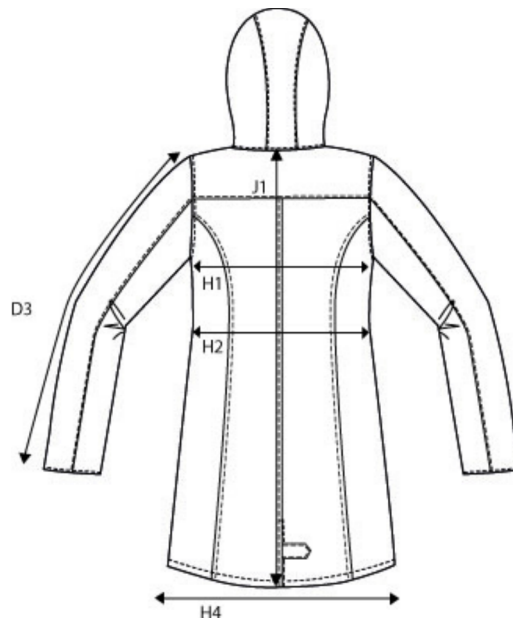

SIZE AND FIT:MAPLETON

MAPLETONMens

Base size: M / Measurement (in cm)	Diagram	S	M	L	XL	XXL	3XL	4XL
SLEEVELENGTH- from shoulderseam	D3	68	69	70	71	72	73	74
1/2 CHEST WIDTH at armhole	H1	56	59	62	65	68	71	74
1/2WAIST	H2	54	57	60	63	66	69	72
1/2BOTTOMWIDTH	H4	55	58	61	64	67	70	73
FULL LENGTH at centre back	J1	93	96	99	102	105	108	111

MAPLETONLadies

Base size: M / Measurement (in cm)	Diagram	XS	S	M	L	XL	XXL
SLEEVELENGTH- from shoulderseam	D3	62,6	63,3	64	64,7	65,4	66,1
1/2 CHEST WIDTH at armhole	H1	53	55	57	59	61	63
1/2WAIST	H2	47	49	51	53	55	57
1/2BOTTOMWIDTH	H4	56	58	60	62	64	66
FULL LENGTH at centre back	J1	87	89	91	93	95	97